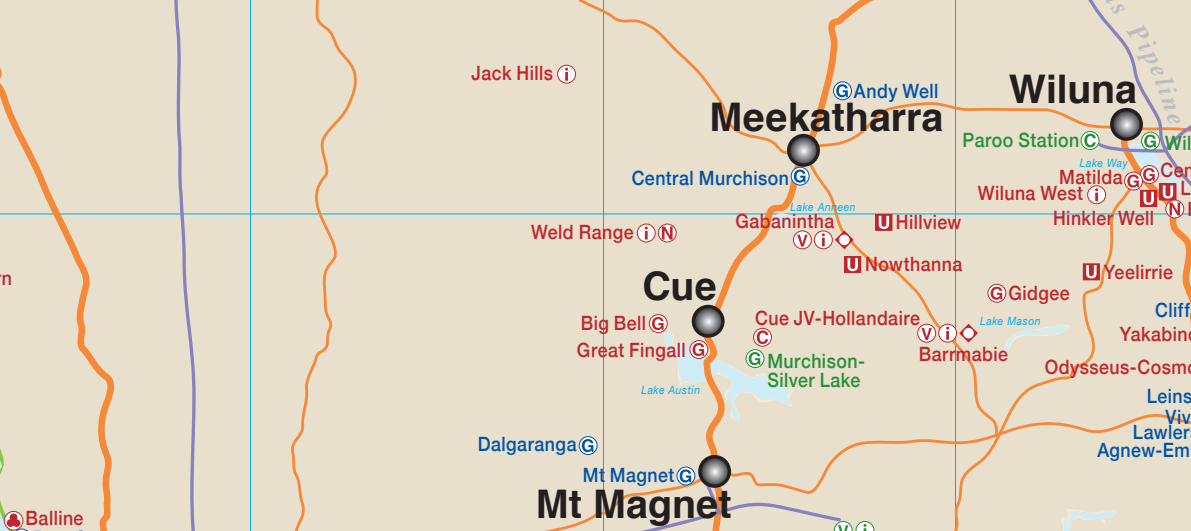

GAS COMBUSTION SERVICES
Industrial and commercial gas
Servicing the Mining and Industrial sectors for more than 25 years.
Goldfields Gas Combustion Services specialising in the repair, maintenance and installation of gas and oil fired equipment, Australia wide and overseas.
• Boiler Heat Exchangers
• Cast Iron Generators
• Custom Kinex Regulator Kines
• Oil Furnaces
• Steam Boilers
• Lab Furnaces
• Servicing and Repairs
1 Dwyer Street Boulder WA 6432 | PO Box 8911 Kalgoorlie WA 6433 | 0417 475 658 | 08 9021 6427
08 9021 6421 | info@gascombustion.com.au | admin@gascombustion.com.au

EXTENDING THE LIFE OF YOUR ASSETS
Specialising in the protection and remediation of steel and concrete.
Australia-wide
Self-performing Solutions-driven
• Tank Linings
• Mobile Blasting
• Processing plant
• Asset protection
• Acid plant
GOLDFIELDS OFFICE
117 CARROLL ROAD, PARKSTONE | 08 9021 6277
WWW.DURATECAUSTRALIA.COM.AU

BE R READY
EMERGENCY MANAGEMENT SERVICES
LABOUR HIRE SERVICES
WORKPLACE SAFETY TRAINING
SAFETY CONSULTANCY SERVICE
1800 793 877 • riklan.com.au

Brilly
Pipeline & Pumping System Design
Supply Installation Maintenance Earthworks
CIVILS
Mine Water Management Systems
KALGOORLIE 08 9021 6577
29 Broadwood Street West Kalgoorlie WA 6430
www.brilly.com.au